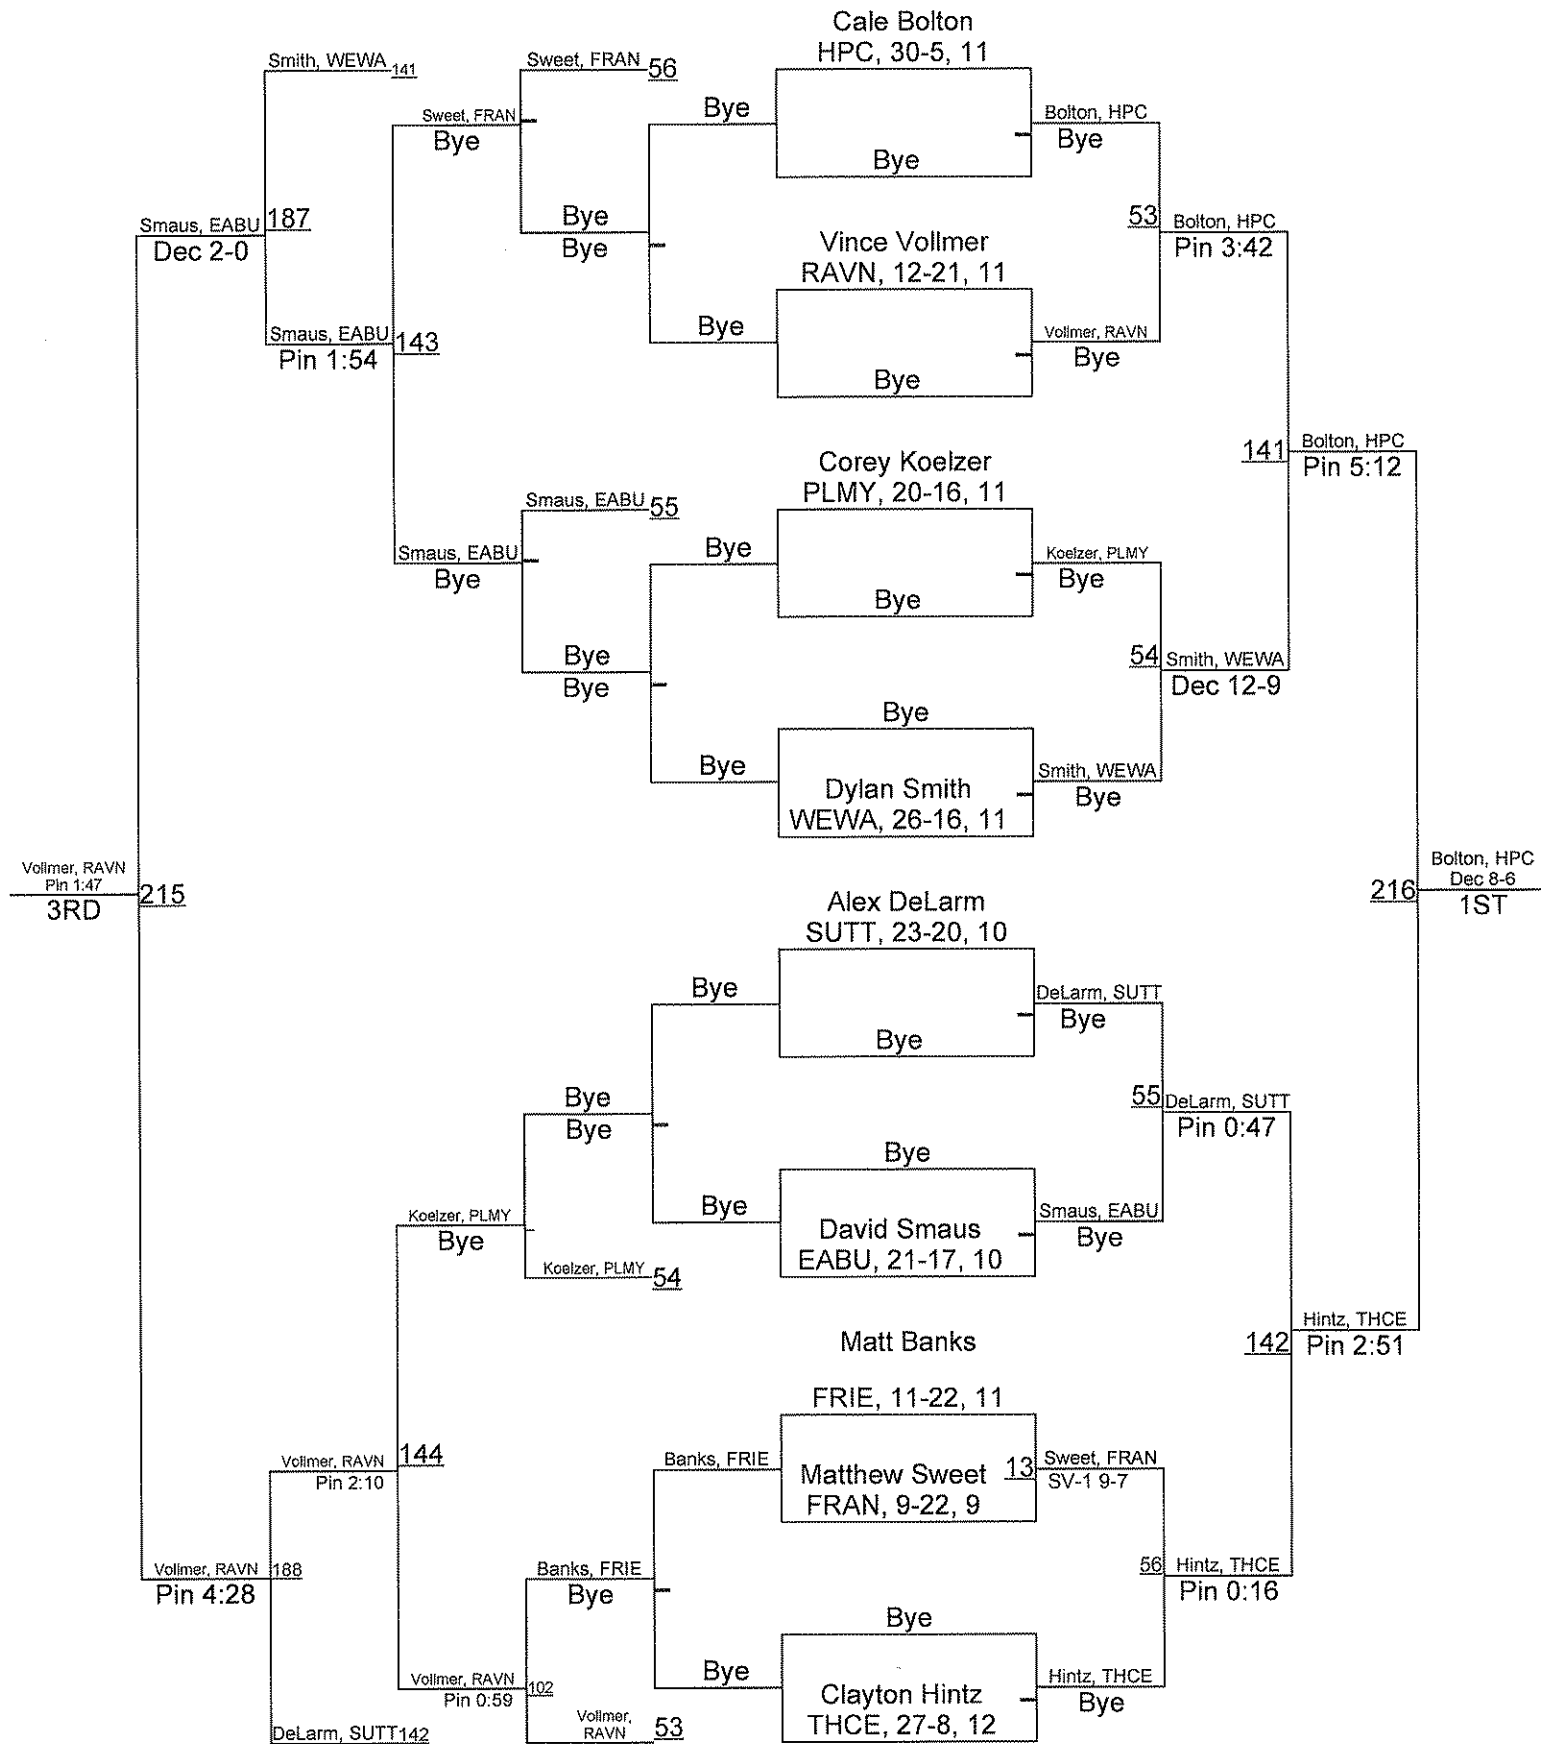

NSAA - Class D - District 1

138