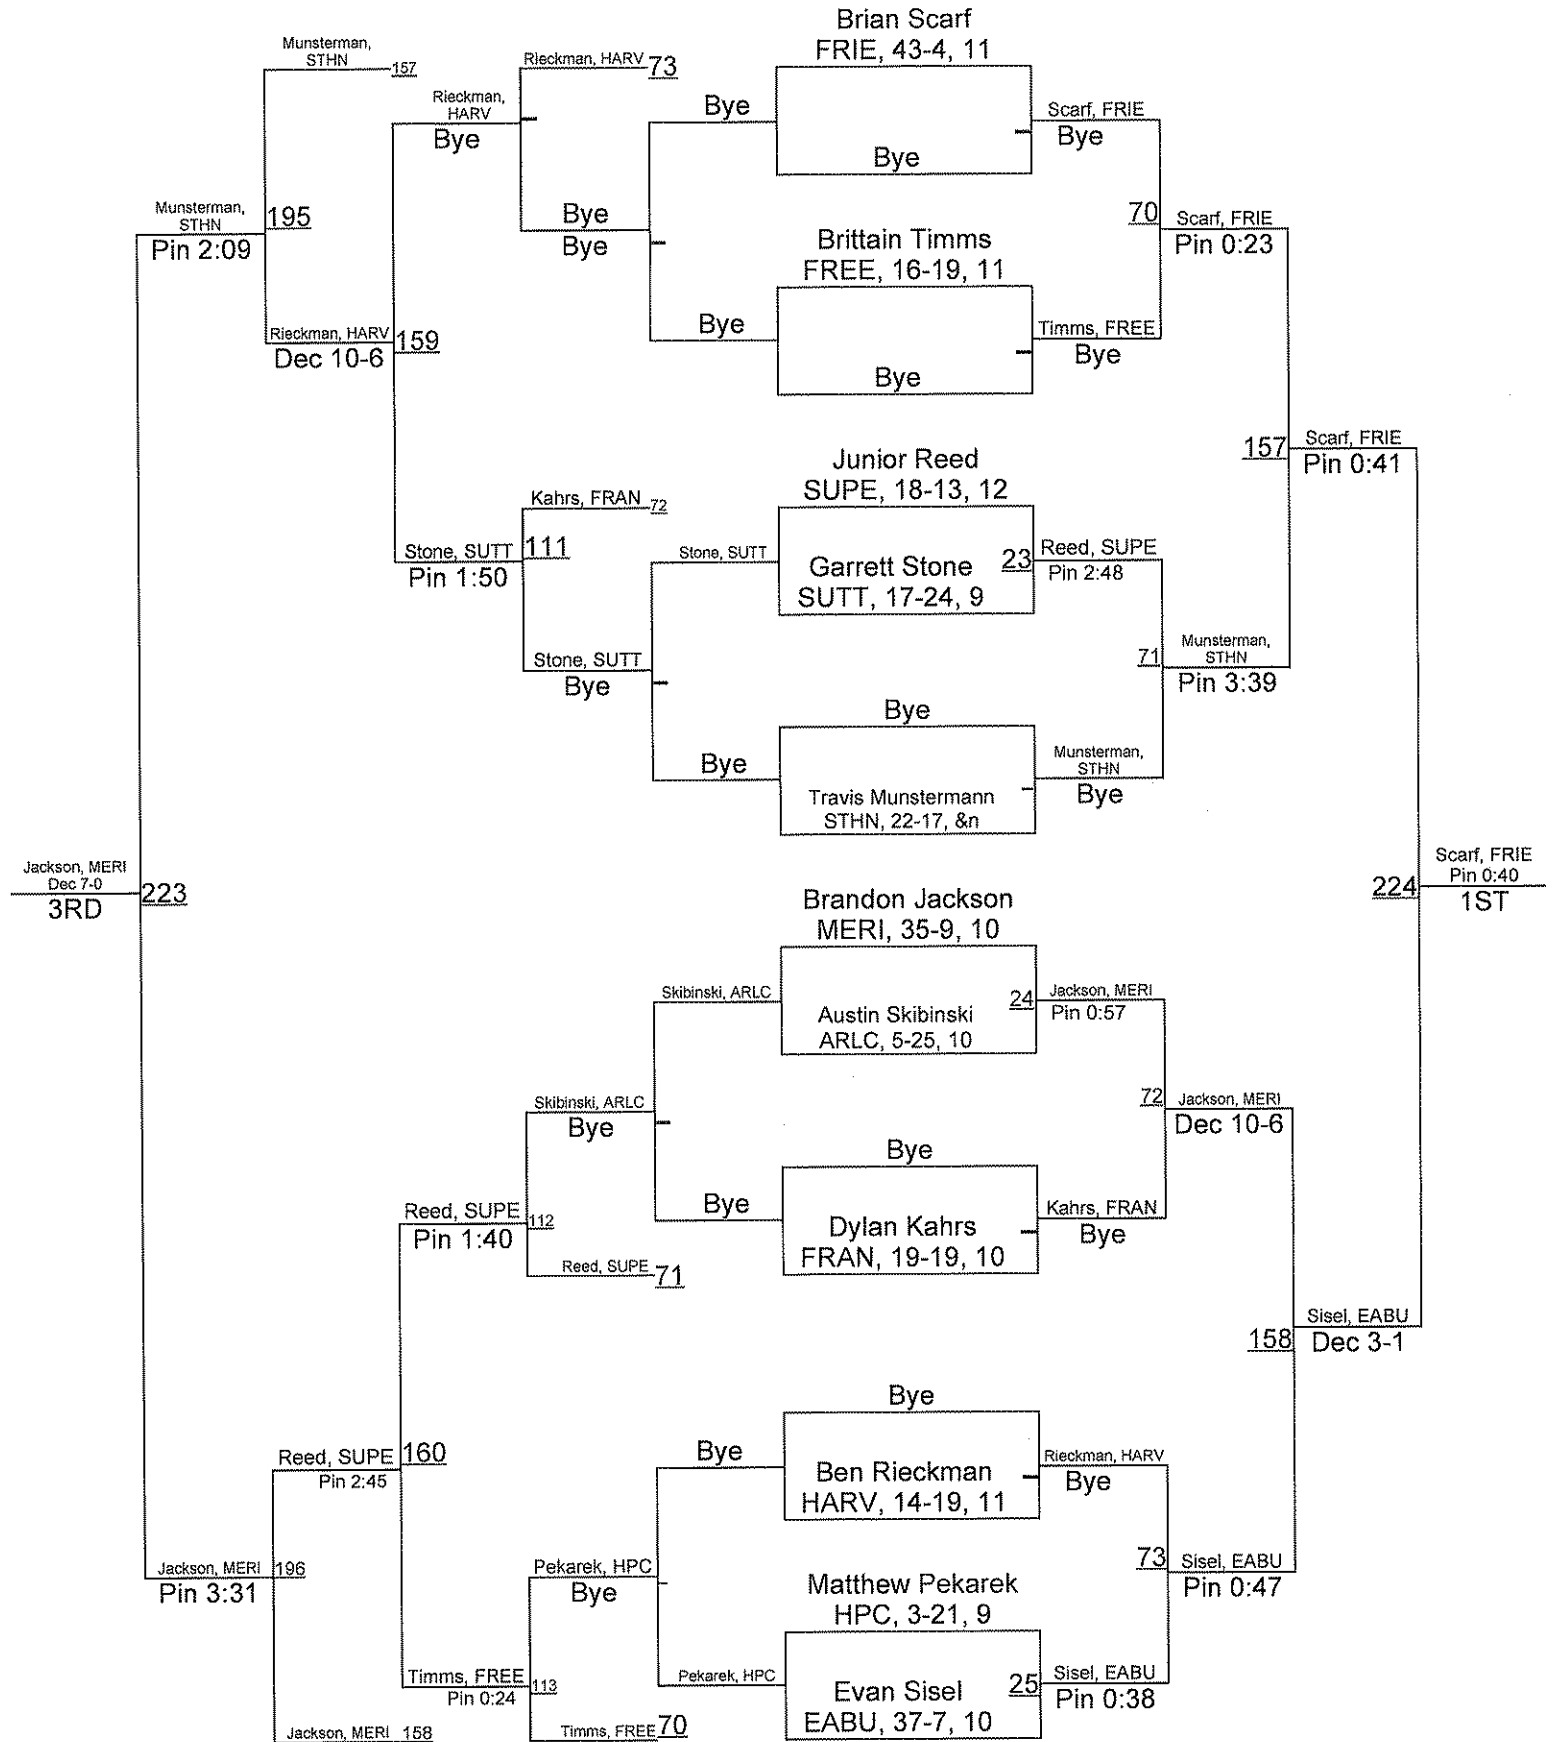

NSAA - Class D - District 1

170