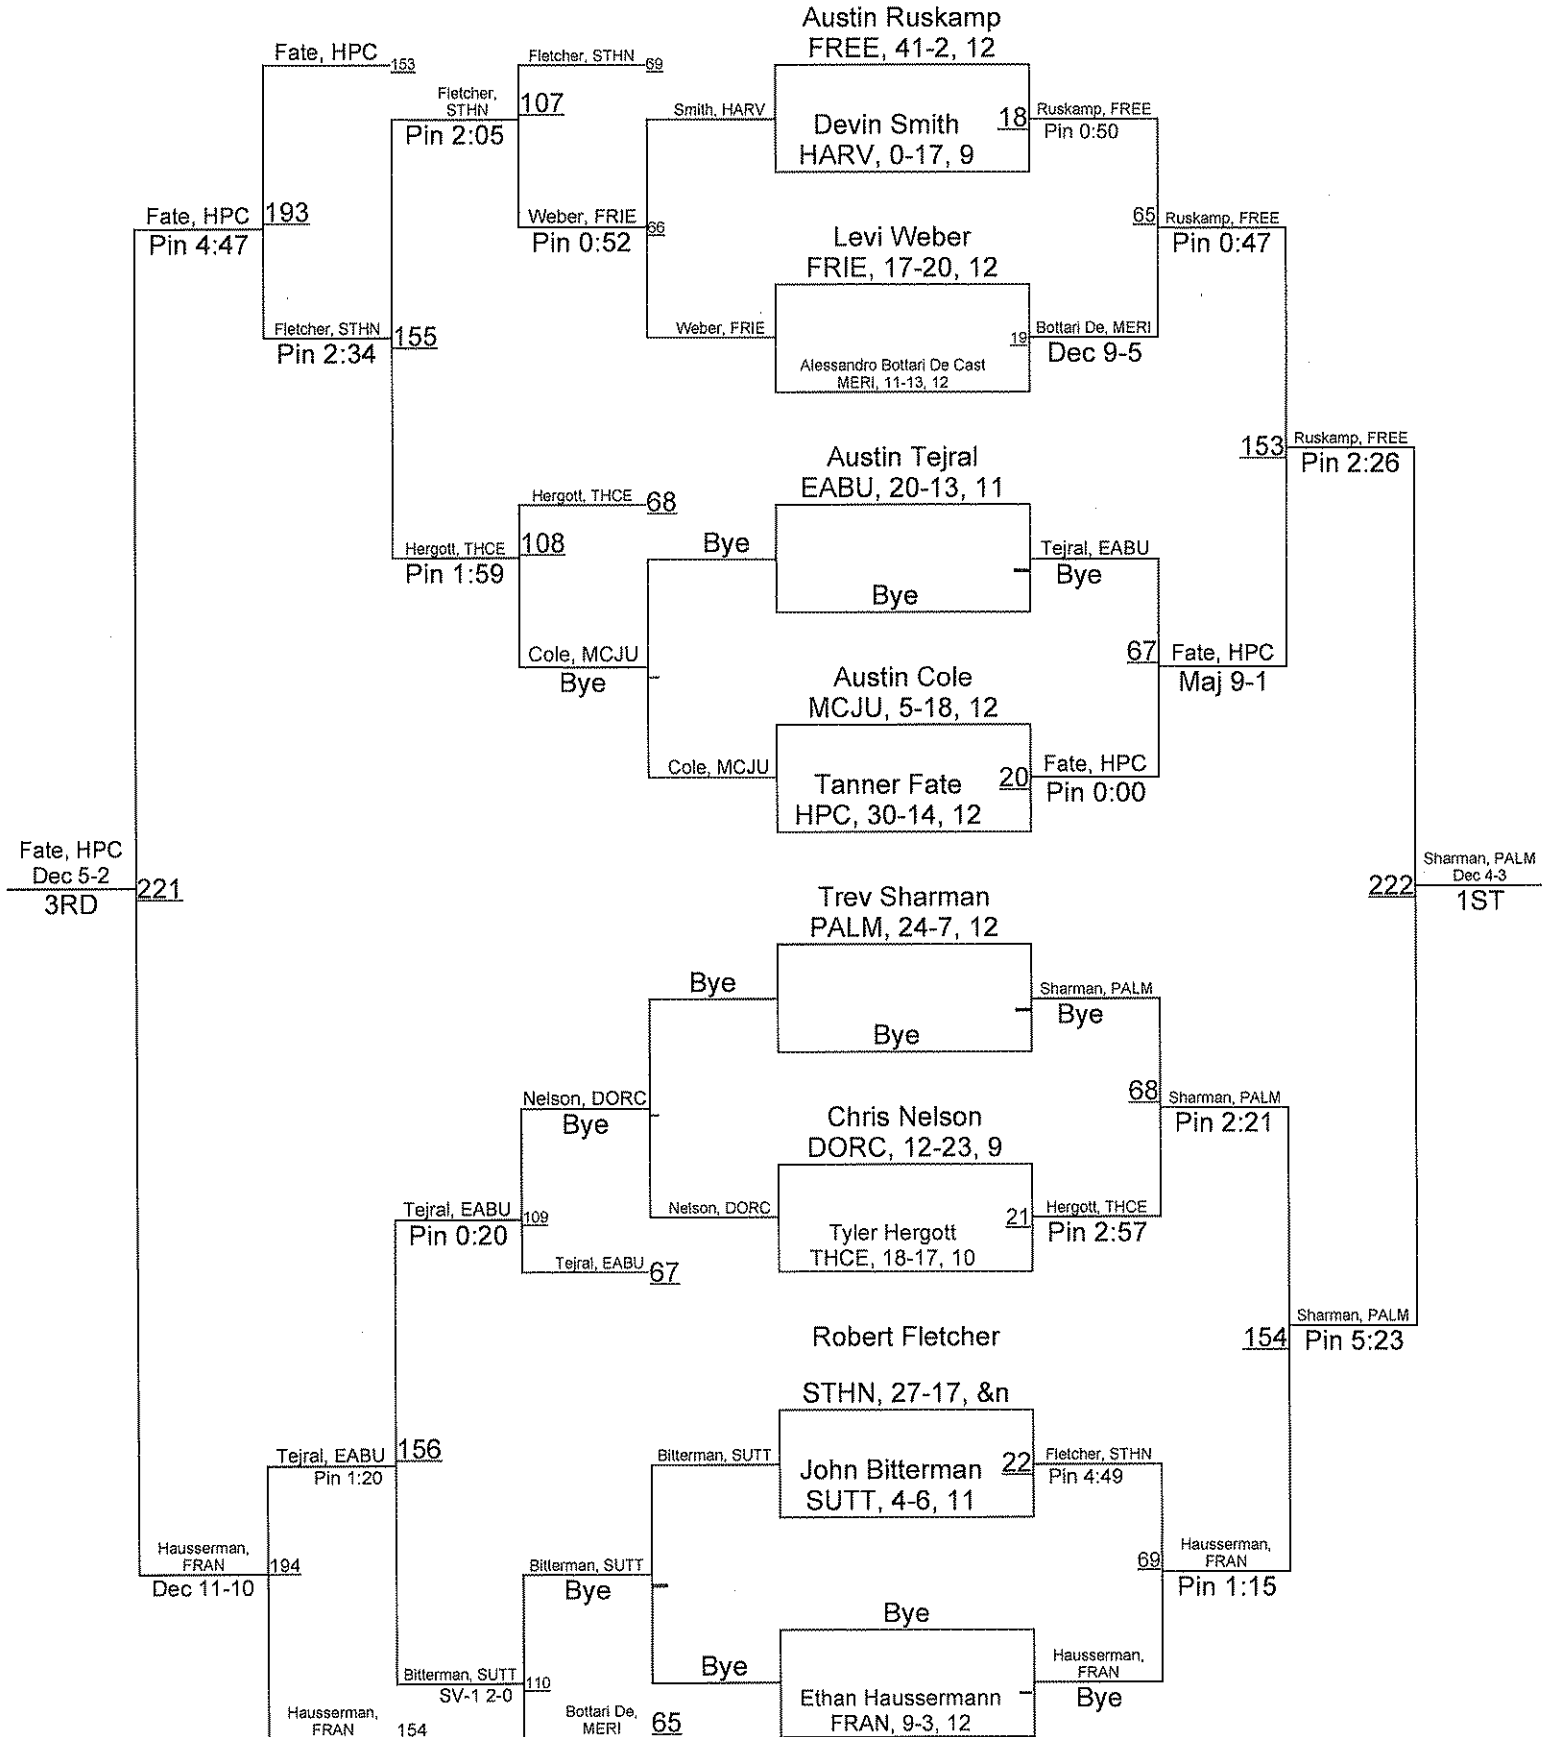

NSAA - Class D - District 1

160