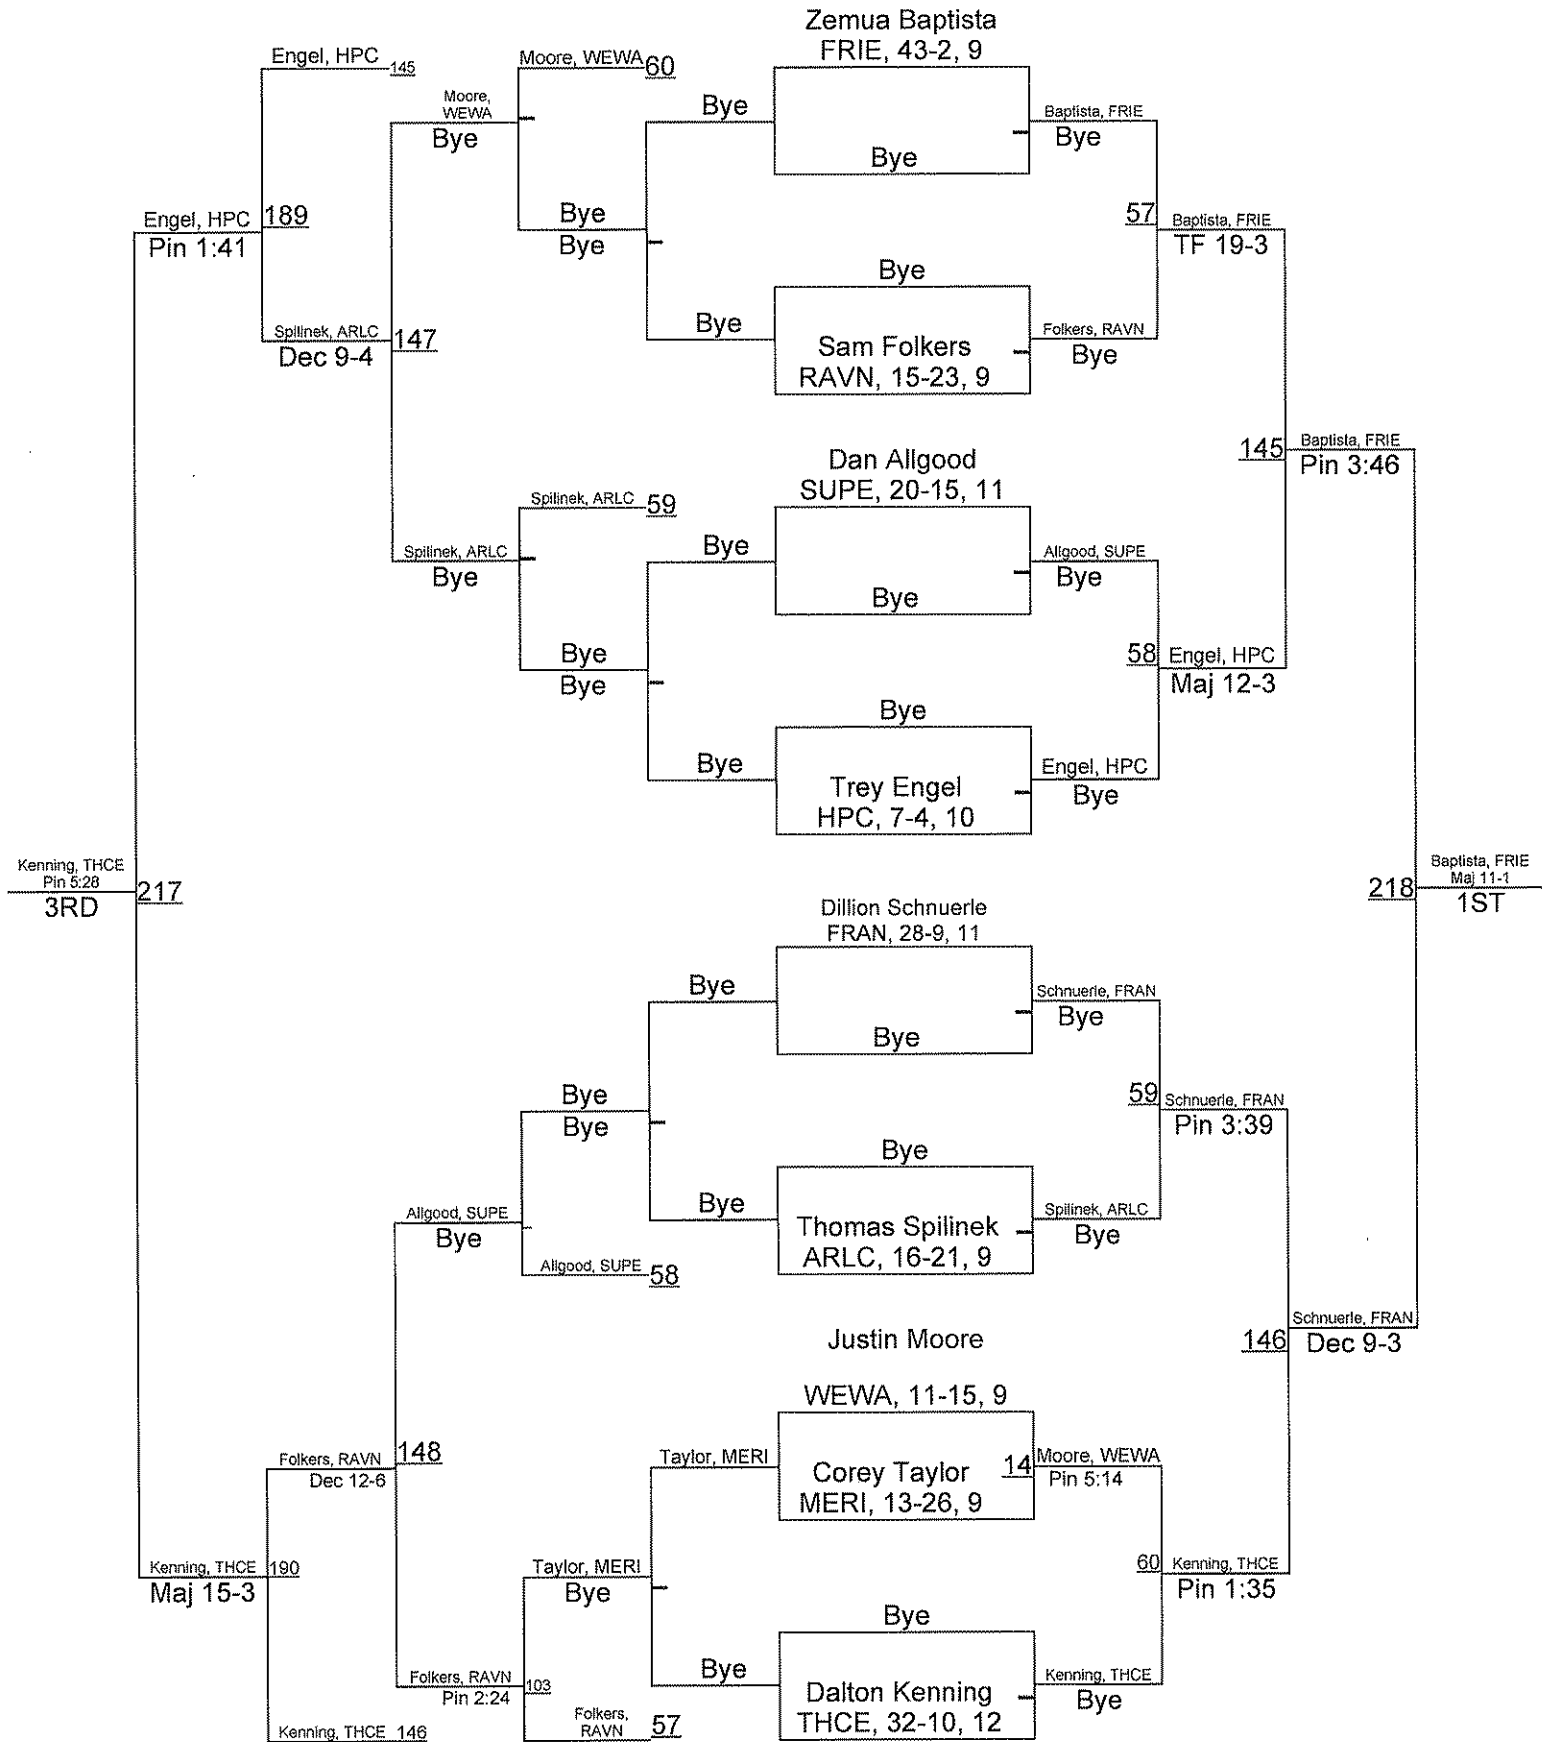

NSAA - Class D - District 1

145