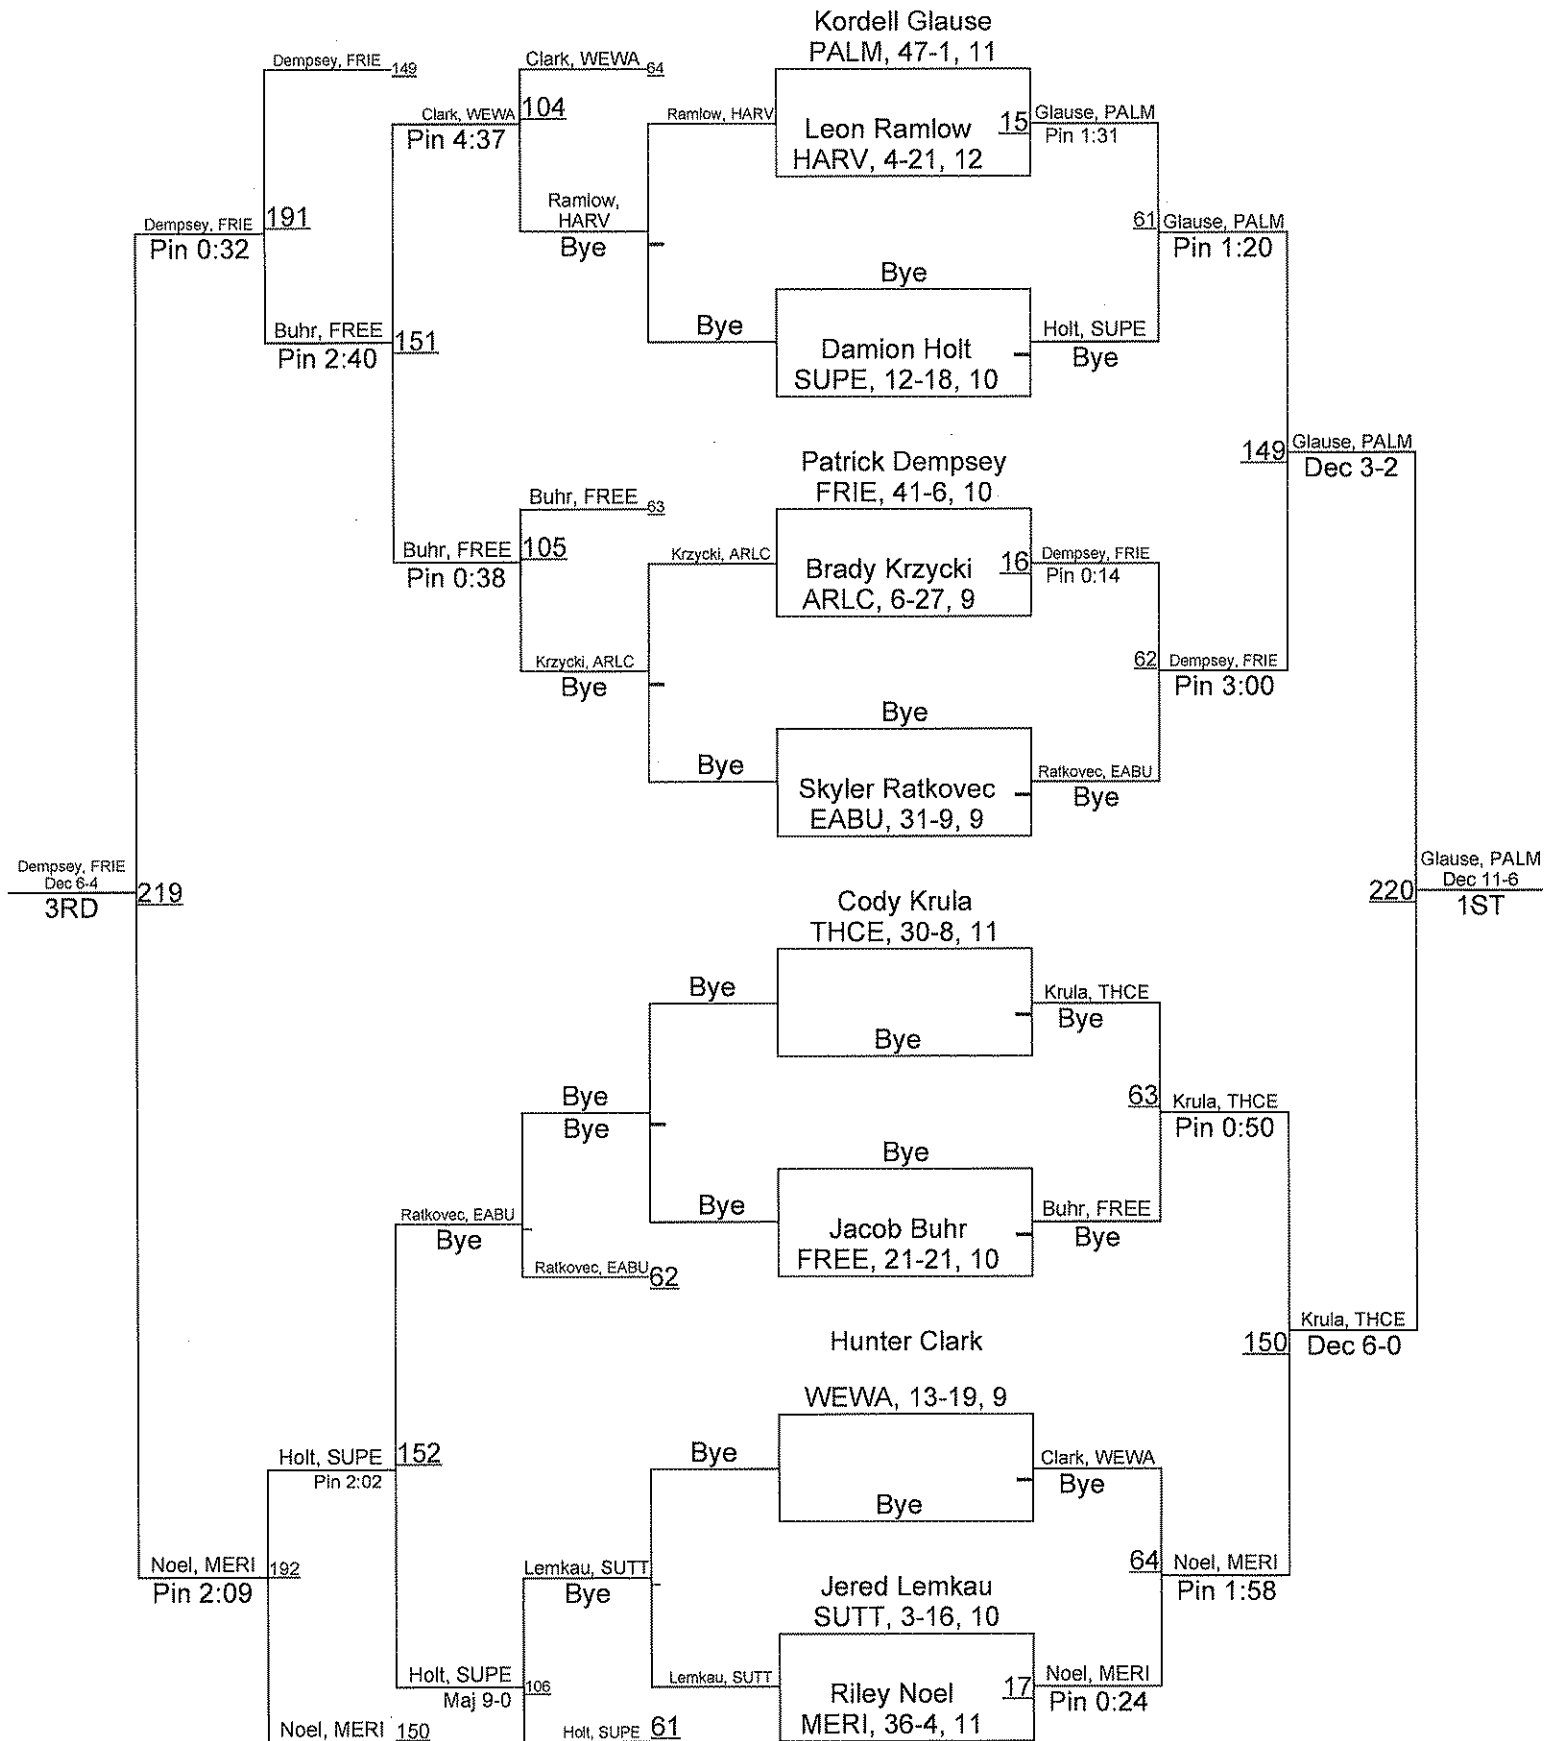

NSAA - Class D - District 1

152