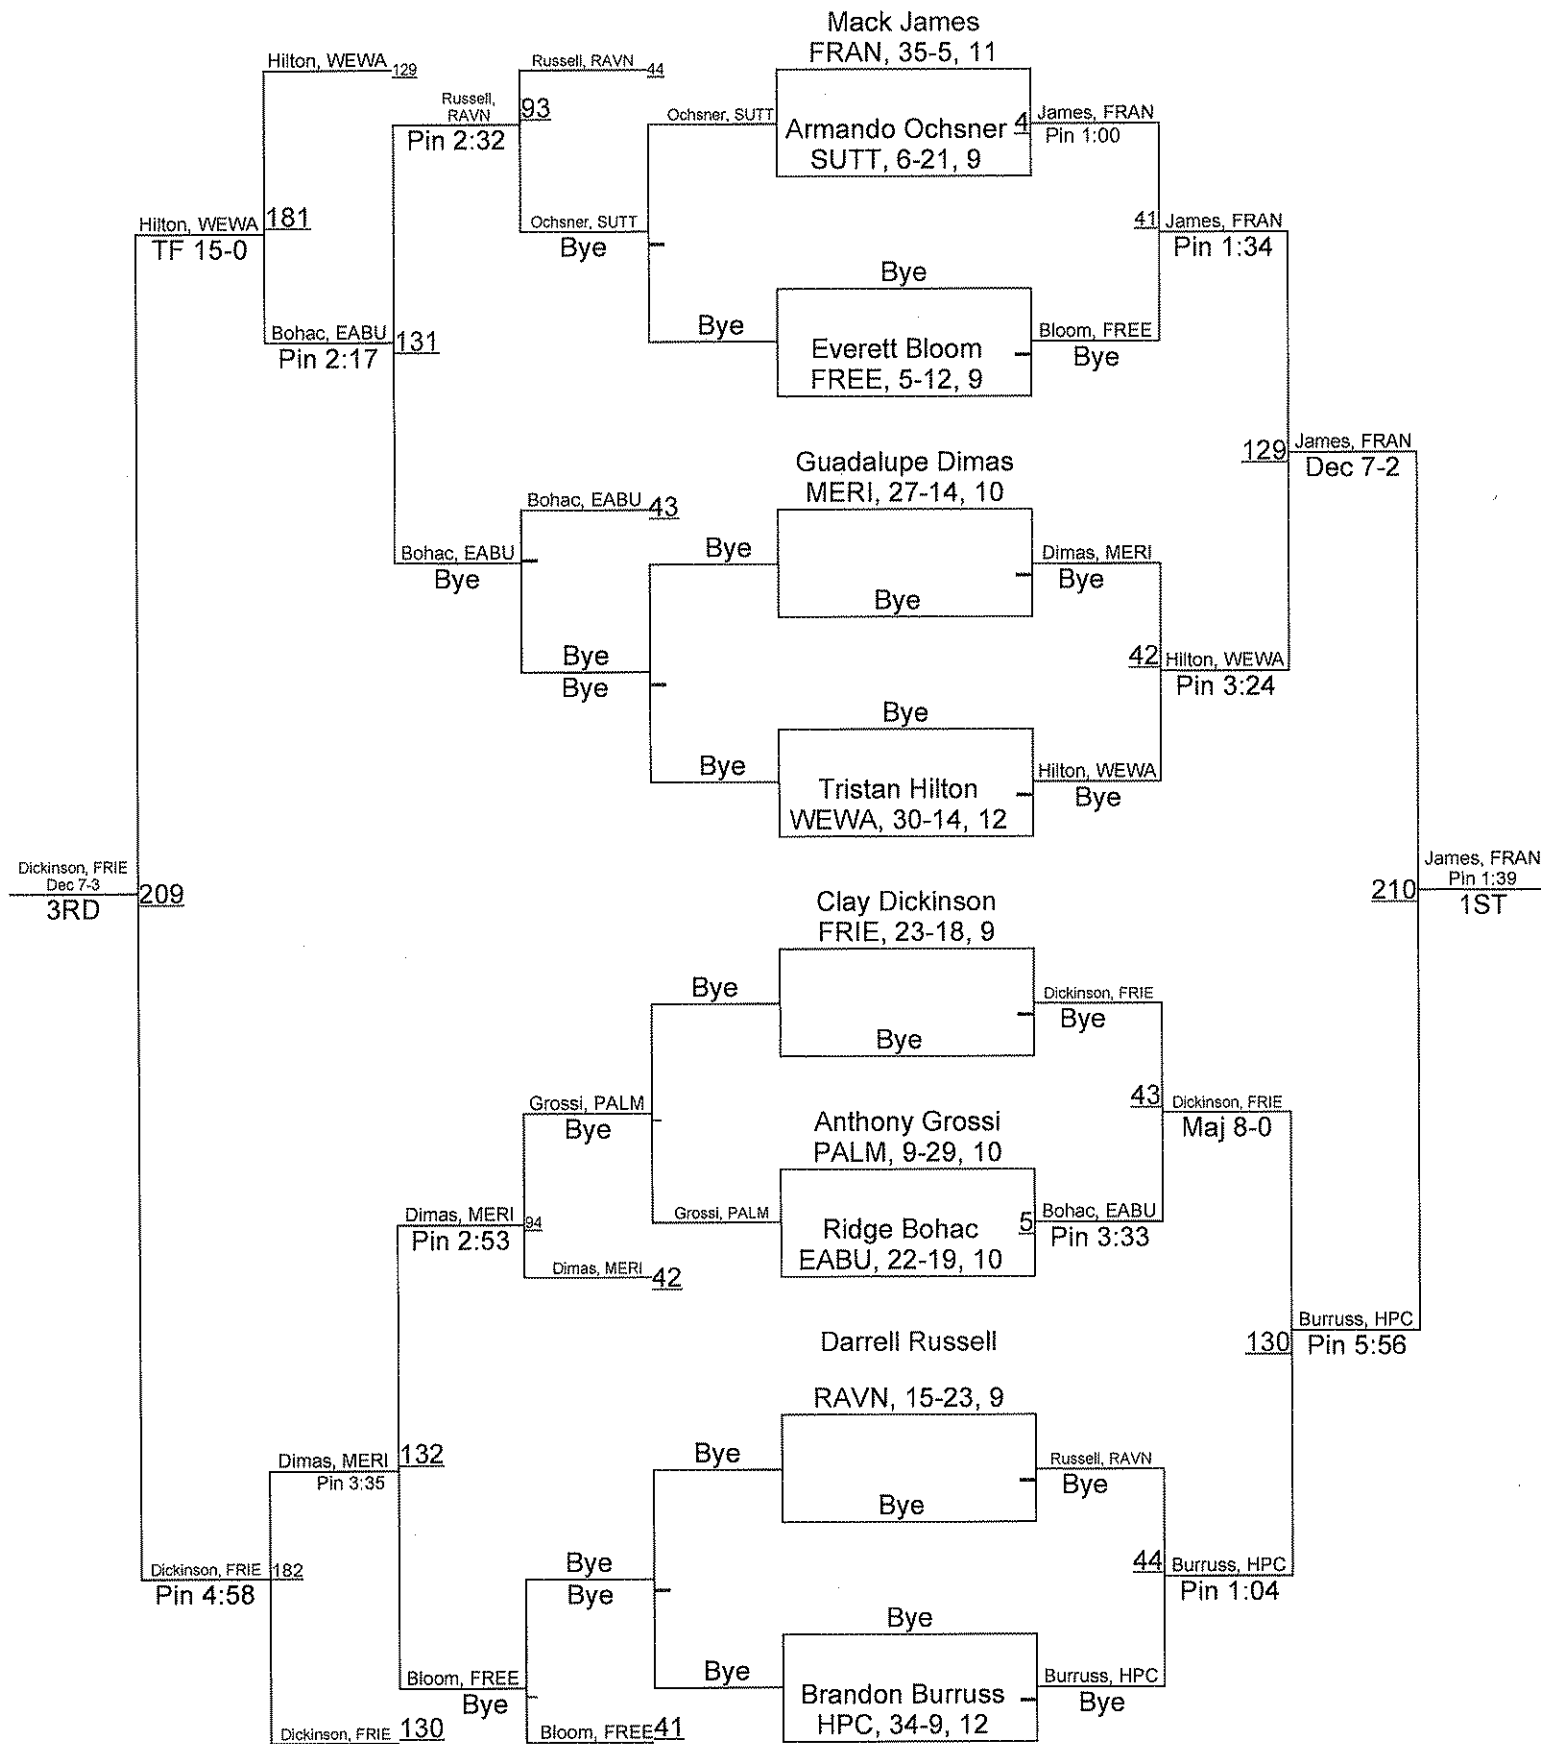

NSAA - Class D - District 1

120