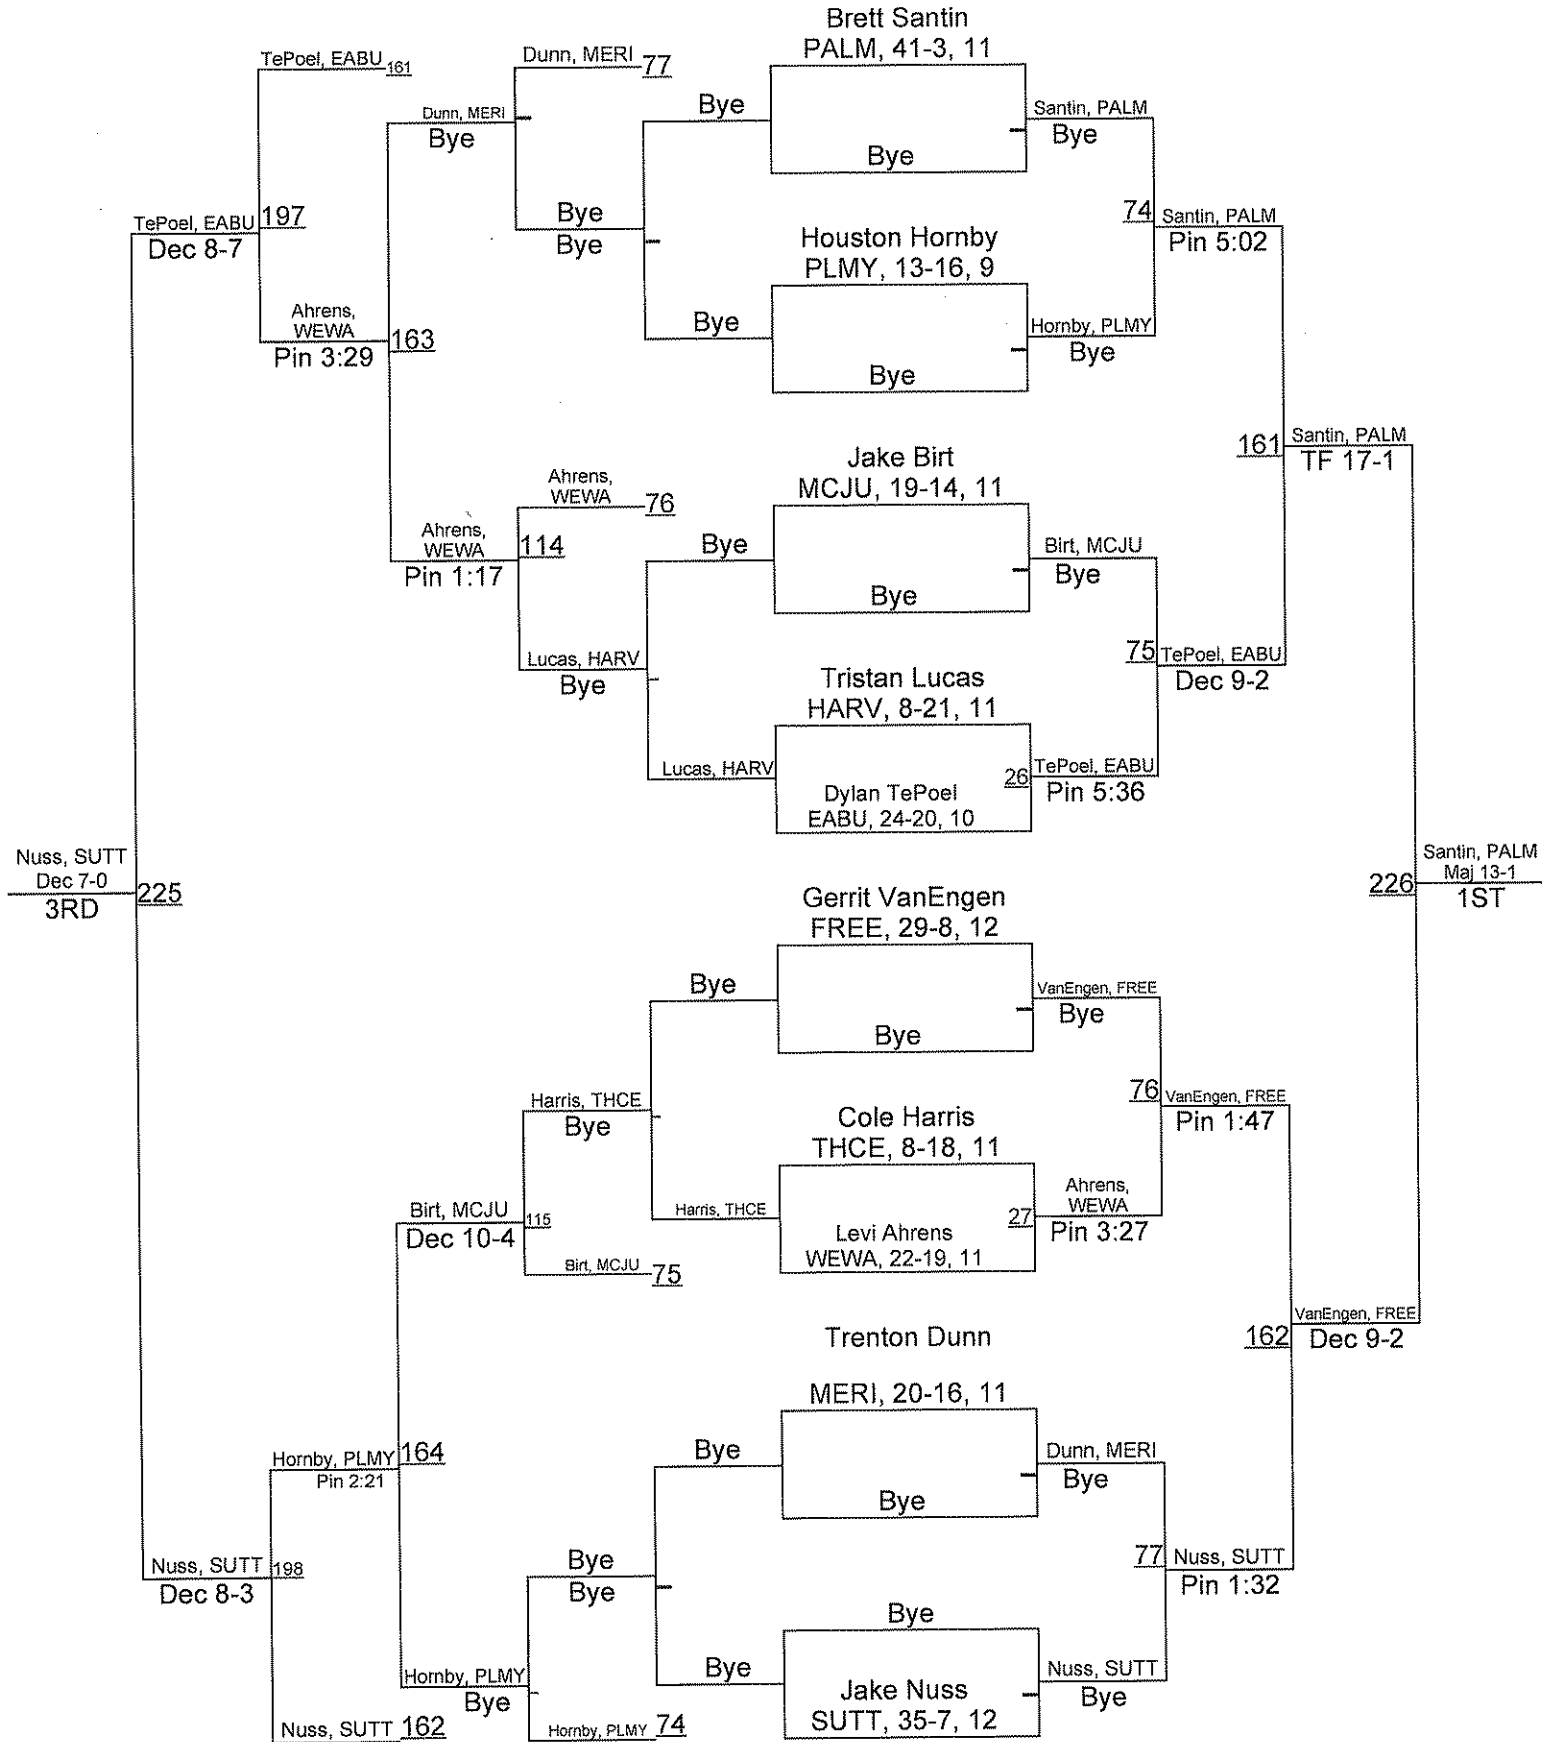

NSAA - Class D - District 1

182