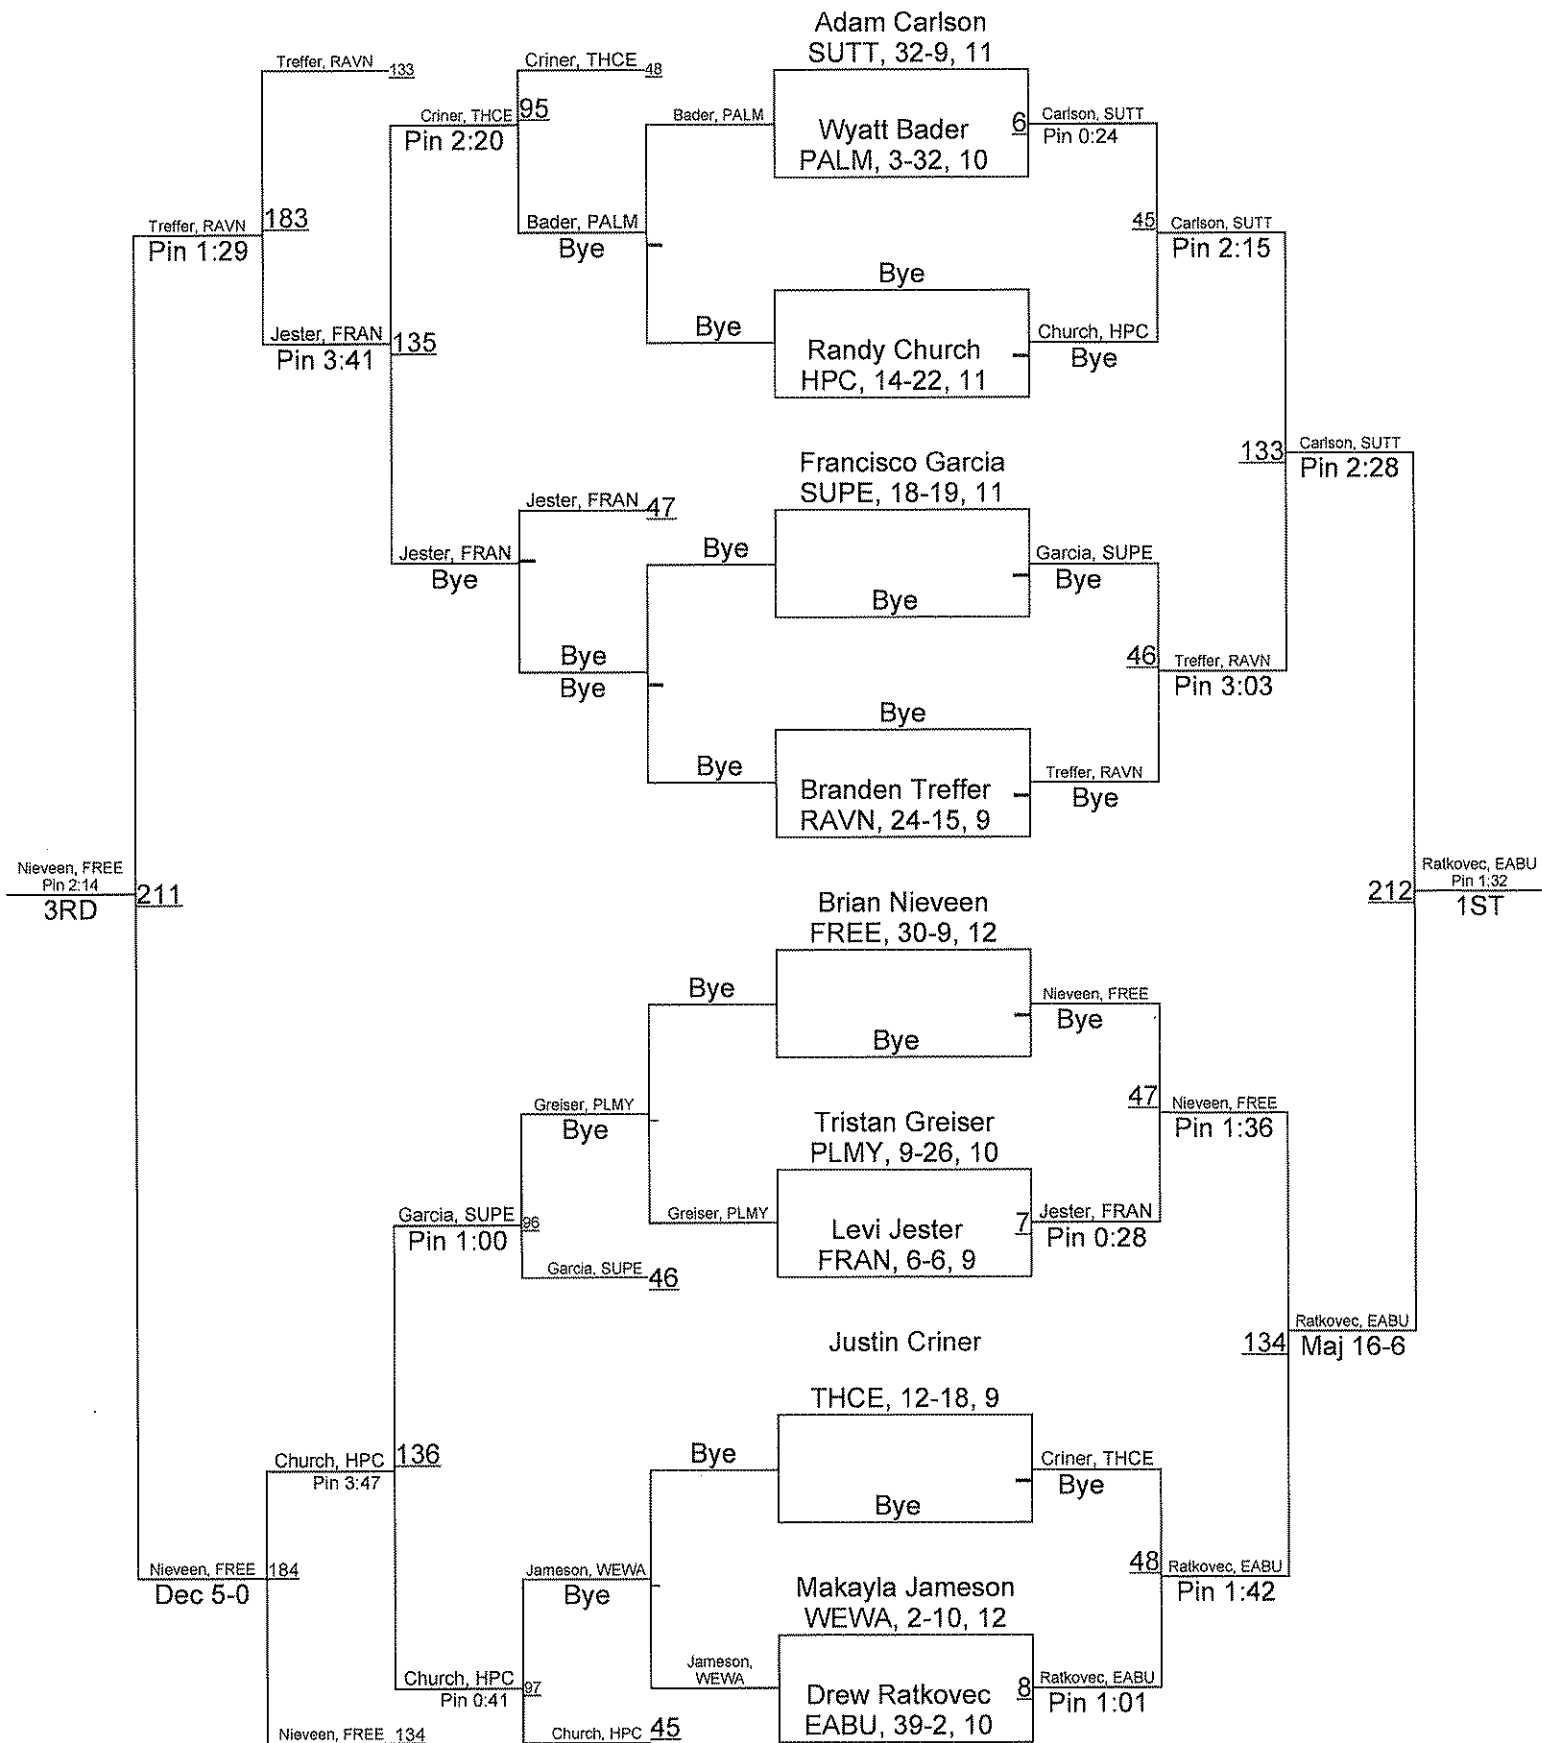

Team Scores

1.	East Butler	151.0
2.	High Plains Community	130.0
3.	Franklin	114.0
4.	Thayer Central	97.0
5.	Freeman	95.0
6.	Sutton	93.0
7.	Weeping Water	90.5
8.	Palmer	88.5
9.	Friend	86.5
10.	Meridian	72.0
11.	Arcadia-Loup City	59.0
12.	Ravenna	58.0
13.	Superior	43.0
14.	Harvard	29.0
15.	Southern	27.0
16.	Dorchester	16.0
17.	McCool Junction	12.0
18.	Palmyra	8.0

NSAA - Class D - District 1

113

NSAA - Class D - District 1

120

NSAA - Class D - District 1

126

NSAA - Class D - District 1

138