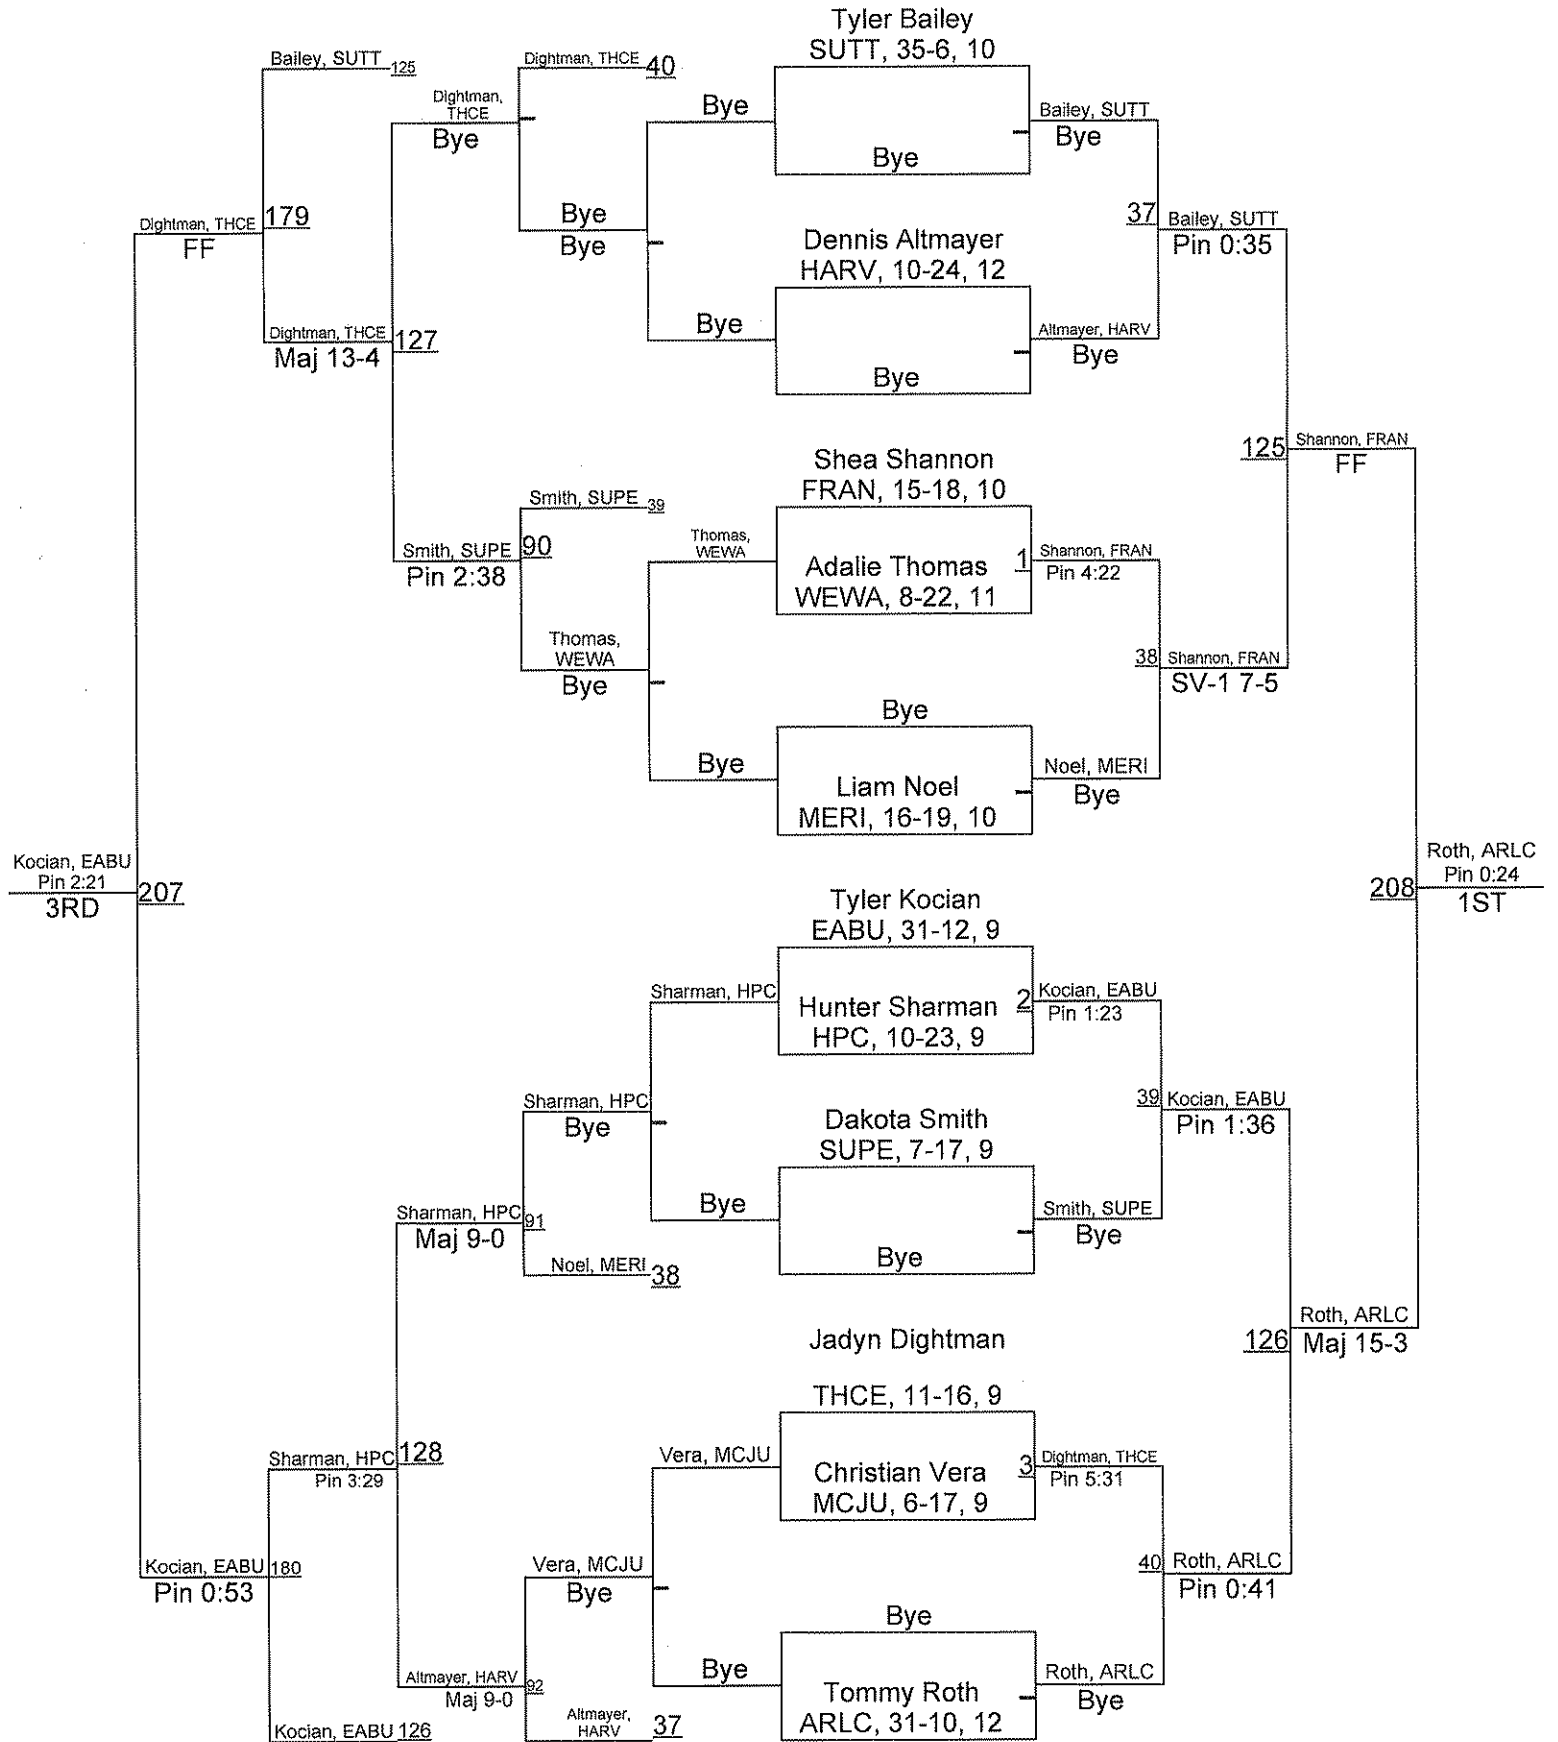

NSAA - Class D - District 1

113